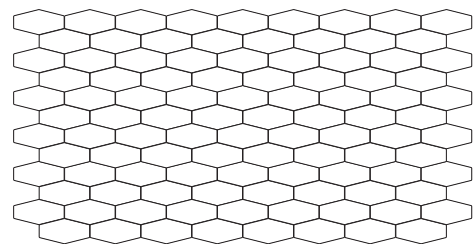

BOUTIQUE

COLOURS

BQ-300 Cloud Hexagon
10x20cm

BQ-301 Mint Hexagon
10x20cm

BQ-302 Fog Hexagon
10x20cm

BQ-303 Salmon Hexagon
10x20cm

BQ-304 Azure Hexagon
10x20cm

BQ-305 Sunflower Hexagon
10x20cm

BQ-306 Emerald Hexagon
10x20cm

BQ-307 Mint Hexagon
10x20cm

Round Edge Profile
1.2x30cm
available in all colours

10x20cm Hexagon

Laying Pattern

COLOURS

BQ-400 Cloud Scale
15.2x17.2cm

BQ-401 Mint Scale
15.2x17.2cm

BQ-402 Fog Scale
15.2x17.2cm

BQ-403 Salmon Scale
15.2x17.2cm

BQ-404 Azure Scale
15.2x17.2cm

BQ-405 Sunflower Scale
15.2x17.2cm

BQ-406 Emerald Scale
15.2x17.2cm

BQ-407 Mint Scale
15.2x17.2cm

Round Edge Profile
1.5x30cm
available in all colours