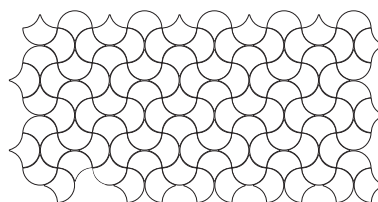

BQ-306 Emerald Hexagon
10x20cm

BQ-307 Mint Hexagon
10x20cm

Round Edge Profile
1.2x30cm
available in all colours

10x20cm Hexagon

Laying Pattern

COLOURS

BQ-400 Cloud Scale
15.2x17.2cm

BQ-401 Mint Scale
15.2x17.2cm

BQ-402 Fog Scale
15.2x17.2cm

BQ-403 Salmon Scale
15.2x17.2cm

BQ-404 Azure Scale
15.2x17.2cm

BQ-405 Sunflower Scale
15.2x17.2cm

BQ-406 Emerald Scale
15.2x17.2cm

BQ-407 Mint Scale
15.2x17.2cm

Round Edge Profile
1.5x30cm
available in all colours

15.2x17.2cm Scale

Thickness

8.2 mm

Laying Patterns

BQ Series

Glazed Ceramic Wall Tiles

BOUTIQUE

COLOURS