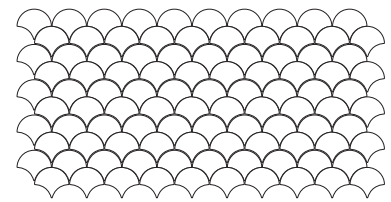

BOUTIQUE

COLOURS

BQ-300 Cloud Hexagon
10x20cm

BQ-301 Mint Hexagon
10x20cm

BQ-302 Fog Hexagon
10x20cm

BQ-303 Salmon Hexagon
10x20cm

BQ-304 Azure Hexagon
10x20cm

BQ-305 Sunflower Hexagon
10x20cm

BQ-306 Emerald Hexagon
10x20cm

BQ-307 Mint Hexagon
10x20cm

Round Edge Profile
1.2x30cm
available in all colours

10x20cm Hexagon

Laying Pattern

COLOURS

BQ-400 Cloud Scale
15.2x17.2cm

BQ-401 Mint Scale
15.2x17.2cm

BQ-402 Fog Scale
15.2x17.2cm

BQ-403 Salmon Scale
15.2x17.2cm

BQ-404 Azure Scale
15.2x17.2cm

BQ-405 Sunflower Scale
15.2x17.2cm

BQ-406 Emerald Scale
15.2x17.2cm

BQ-407 Mint Scale
15.2x17.2cm

Round Edge Profile
1.5x30cm
available in all colours

15.2x17.2cm Scale

Thickness

8.2 mm

Laying Patterns

BQ Series

Glazed Ceramic Wall Tiles

BOUTIQUE

COLOURS