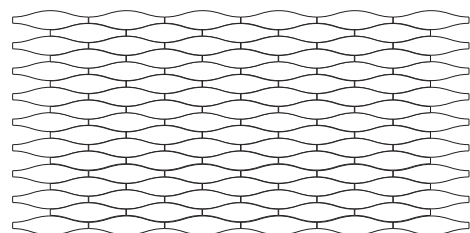

BQ-200 Cloud Wave
7.5x30cm

BQ-201 Mint Wave
7.5x30cm

BQ-202 Fog Wave
7.5x30cm

BQ-203 Salmon Wave
7.5x30cm

BQ-204 Azure Wave
7.5x30cm

BQ-205 Sunflower Wave
7.5x30cm

BQ-206 Emerald Wave
7.5x30cm

BQ-207 Mint Wave
7.5x30cm

Round Edge Profile
1.5x30cm
available in all colours

Laying Pattern

7.5x30cm Wave

Thickness

8.2 mm

BQ Series

Glazed Ceramic Wall Tiles

BOUTIQUE

COLOURS

BQ-500 Cloud
6.5x25cm

BQ-501 Mist
6.5x25cm

BQ-502 Fog
6.5x25cm

BQ-503 Salmon
6.5x25cm

BQ-504 Azure
6.5x25cm

BQ-505 Sunflower
6.5x25cm

BQ-506 Emerald
6.5x25cm

BQ-507 Mint
6.5x25cm

Round Edge Profile
1.5x30cm
available in all colours

Laying Pattern

COLOURS

BQ-810 White Matt ④
15.5x17.3cm

BQ-811 Grey Matt ④
15.5x17.3cm

BQ-812 Black Matt ④
15.5x17.3cm

BQ-813 Green Matt ④
15.5x17.3cm