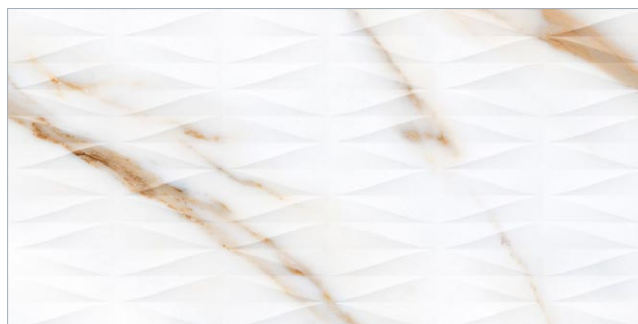

## COLOURS

---

Calacatta Gold  
32x62.5cm

④

Calacatta Gold Deco  
32x62.5cm

Calacatta Gold Deco - 32x62.5cm / Calacatta Gold - 32x62.5cm