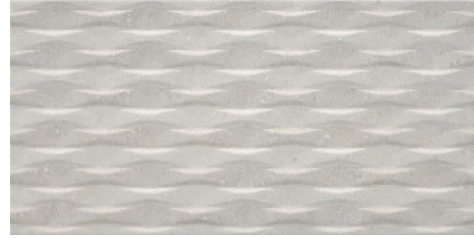

FLAX

Glazed Ceramic Wall Tiles
Glazed Porcelain Floor Tiles

COLOURS

Pearl Light
30x60cm

Pearl Light LZ Decor
30x60cm

Cream Light
30x60cm

Cream Light LZ Decor
30x60cm

Grey Light
30x60cm

Grey Light LZ Decor
30x60cm

COLOURS

Pearl
30x60cm

Cream
30x60cm

Grey
30x60cm

Cream Light - 30x60cm / Cream Light LZ Decor 30x60cm

Grey - 30x60cm

Grey - 30x60cm

SPECIFICATION AND PACKING

Glazed Ceramic Wall Tiles

Suitability	Thickness	Walls		Floors		Frostproof	Colour Variation
		Internal	External	Internal	External		
30x60cm	8.4mm	✓				No	V3
30x60cm LZ Decor	9.3mm	✓				No	V3