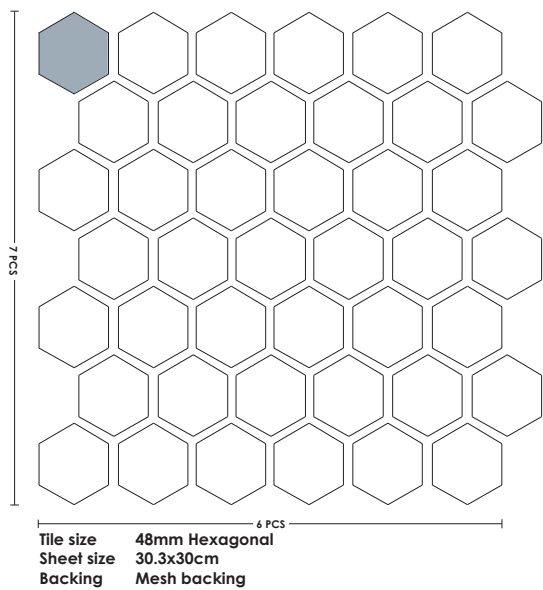

# SPECIFICATION

Size	Thickness	Vitrified	Wall		Floor	
			Internal	External	Internal	External
20mm Round	6mm	✓	✓	✓	✓	
35x48mm Lozenge	6mm	✓	✓	✓	✓	
25x45mm Diamond Chevron	6mm	✓	✓	✓		

Tile size 20mm Round  
 Sheet size 31.5x29cm  
 Backing Mesh backing

Tile size 35x48mm Lozenge  
 Sheet size 30x28cm  
 Backing Mesh backing

Tile size 25x45mm  
 Sheet size 30.9x29.6cm  
 Backing Mesh backing

# SPECIFICATION

Size	Thickness	Vitrified	Wall		Floor	
			Internal	External	Internal	External
23mm Hexagonal	6mm	✓	✓	✓	✓	
48mm Hexagonal	6mm	✓	✓	✓	✓	