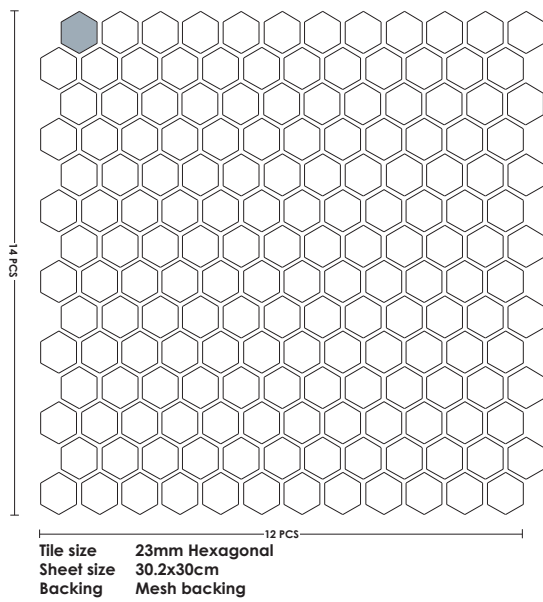

# SPECIFICATION

Size	Thickness	Vitrified	Wall		Floor	
			Internal	External	Internal	External
20mm Round	6mm	✓	✓	✓	✓	
35x48mm Lozenge	6mm	✓	✓	✓	✓	
25x45mm Diamond Chevron	6mm	✓	✓	✓		

Tile size 20mm Round  
 Sheet size 31.5x29cm  
 Backing Mesh backing

Tile size 35x48mm Lozenge  
 Sheet size 30x28cm  
 Backing Mesh backing

Tile size 25x45mm  
 Sheet size 30.9x29.6cm  
 Backing Mesh backing

# SPECIFICATION

Size	Thickness	Vitrified	Wall		Floor	
			Internal	External	Internal	External
23mm Hexagonal	6mm	✓	✓	✓	✓	
48mm Hexagonal	6mm	✓	✓	✓	✓	