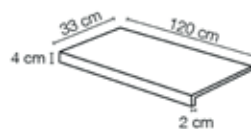

Slip Resistance		
	R10	+36
	B	

Diagonal

Slip Resistance		
	R10	+36
	B	

SPECIAL PIECES

Bullnose

7x60cm
7x90cm

Step Tread

30x60cm
30x90cm

Step Edge

120x33cm

Step

120x33cm

Border

33x60cm

Border Outer Corner

60x60cm