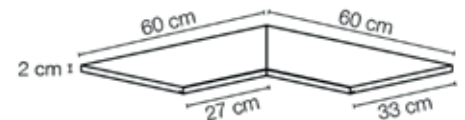

Step Edge

120x33cm

Step

120x33cm

Border

33x60cm

Border Outer Corner

60x60cm

Border Inner Corner

60x60cm

YE-80 Beige Natural Silk - 120x120cm

YE-80 Beige Natural Silk - 120x120cm

YE-80 Beige Natural Silk 120x120cm / Natural 90x90cm

YE-81 Black & YE-85 White 60x120cm

YE-82 Grey Natural 60x120cm / Grip Outdoor20 90x90x20cm