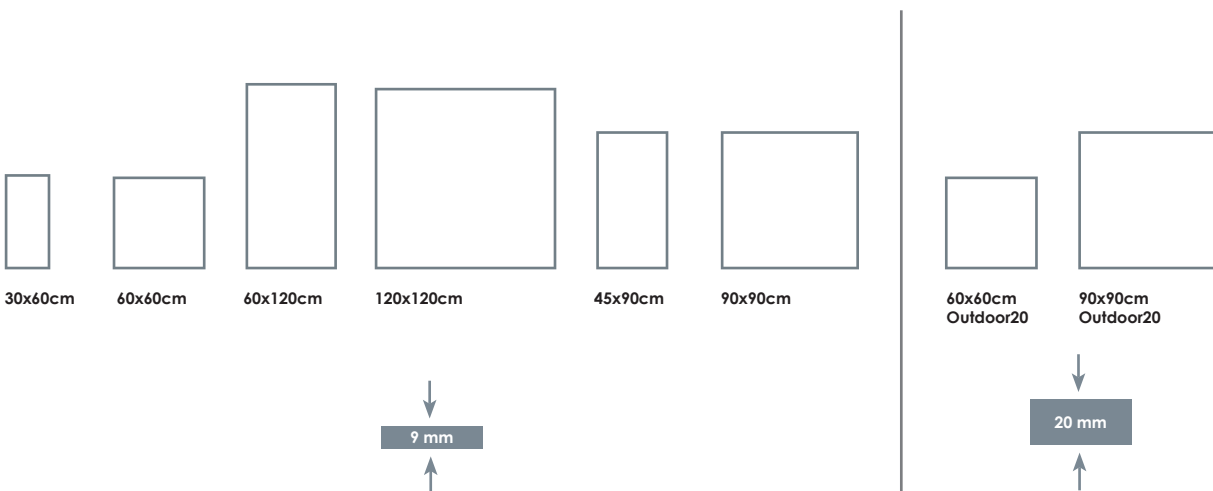

YE Series

Glazed Porcelain

YEOVIL

COLOURS