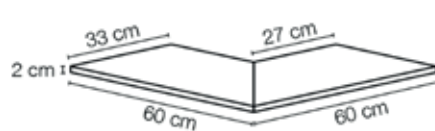

Step Edge

120x33cm

Step

120x33cm

Border

33x60cm

Border Outer Corner

60x60cm

Border Inner Corner

60x60cm

YE-80 Beige Natural Silk - 120x120cm

YE-80 Beige Natural Silk - 120x120cm

YE-80 Beige Natural Silk 120x120cm / Natural 90x90cm

YE-81 Black & YE-85 White 60x120cm

YE-82 Grey Natural 60x120cm / Grip Outdoor20 90x90x20cm