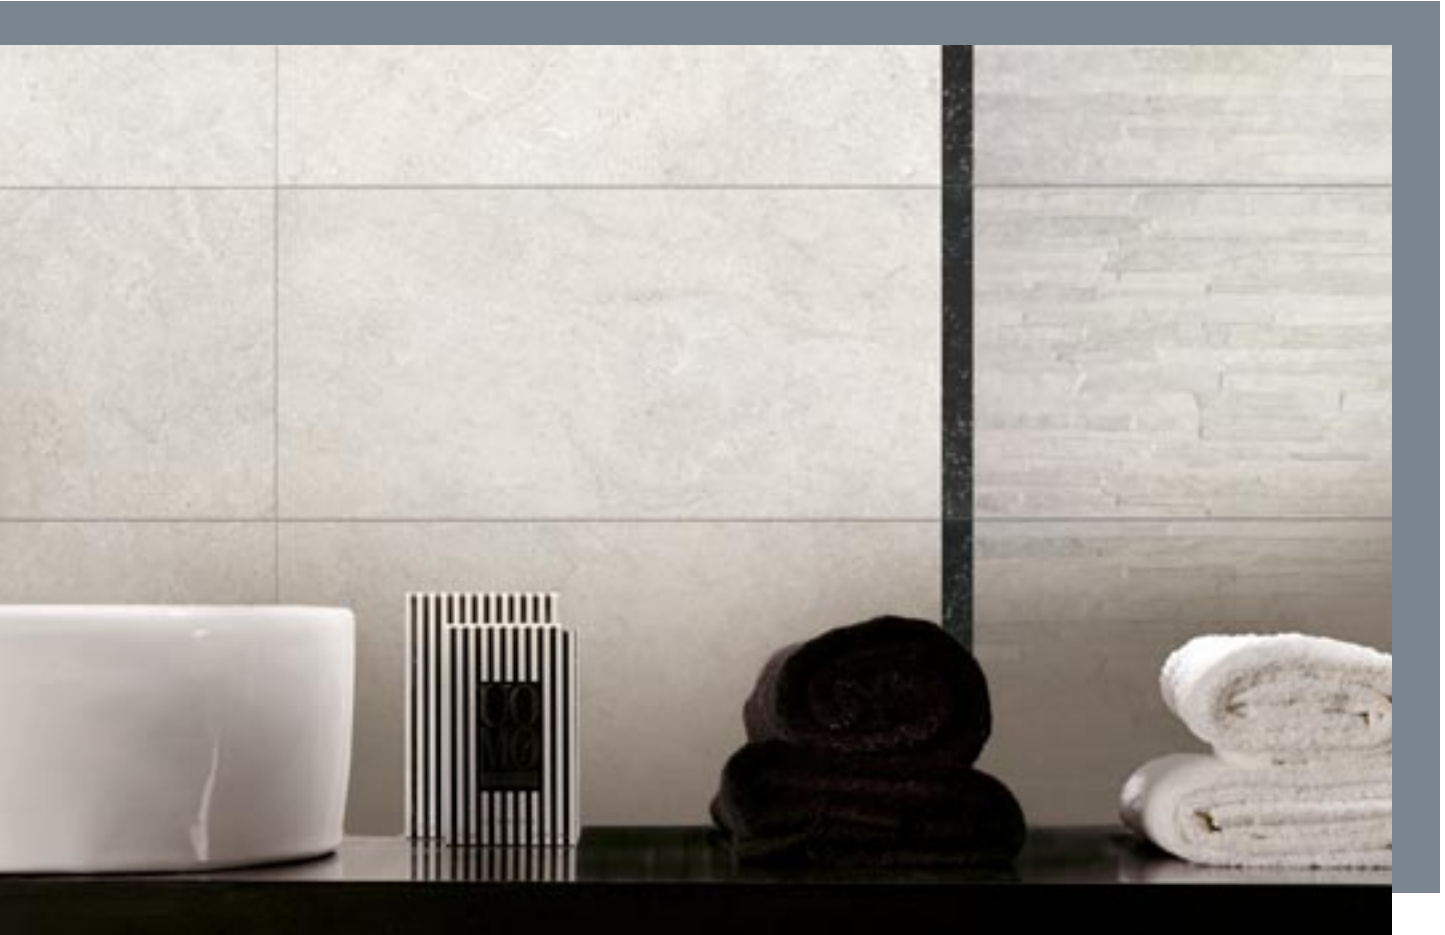

Waxman Ceramics

LONDON AM

Glazed Ceramic Tiles

COLOURS

London Grey
25.7x51.5cm

London Cream
25.7x51.5cm

London Brick Grey
25.7x51.5cm

London Brick Cream
25.7x51.5cm