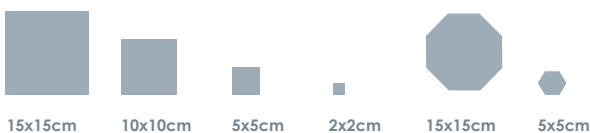

WK - 255  
Loire

WK - 257  
Pyrenees

Slip Resistance Natural		
	R10	+36
	B	

Slip Resistance Rice Grain (+Natural 5x5cm or smaller)		
	R10	+36
	C	+40

Thickness - depending on size

**SPECKLED COLOURS**

WK - 501  
Porph Grey

WK - 502  
Porph Yellow

WK - 503  
Porph Stone

WK - 504  
Porph Brown

WK - 505  
Porph Black

WK - 506  
Porph Rust

WK - 507  
Porph Rose

WK - 508  
Porph Blue

WK - 509  
Porph Green

WK - 510  
Porph Red

Slip Resistance Natural		
	R10	+36
	B	

Slip Resistance Rice Grain (+Natural 5x5cm or smaller)		
	R10	+36
	C	+40

Thickness - depending on size

VARIAGATED COLOURS

WK - 600  
 Charmette

WK - 601  
 Charmille