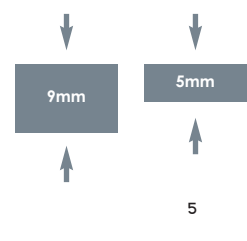

2x2cm

1.2x1.2cm

15x15cm

10x10cm

5x5cm

3.5x3.5cm

10x10cm

5x5cm

WK - 510  
Porph Red

Slip Resistance Natural		
	R10	+36
	B	

Slip Resistance Rice Grain (+Natural 5x5cm or smaller)		
	R10	+36
	C	+40

Thickness - depending on size

VARIAGATED COLOURS

WK - 600  
 Charmette

WK - 601  
 Charmille

Slip Resistance Natural		
	R10	+36
	B	

Slip Resistance Rice Grain (+Natural 5x5cm or smaller)		
	R10	+36
	C	+40

Thickness - depending on size