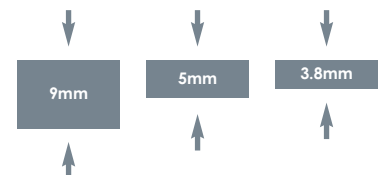

Slip Resistance Natural		
	R10	+36
	B	

Slip Resistance Rice Grain (+Natural 5x5cm or smaller)		
	R10	+36
	C	+40

Thickness - depending on size