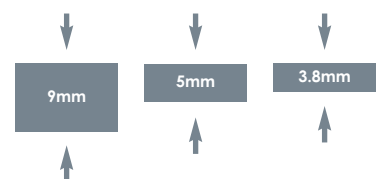

WK - 510  
Porph Red

Slip Resistance Natural		
	R10	+36
	B	

Slip Resistance Rice Grain (+Natural 5x5cm or smaller)		
	R10	+36
	C	+40

Thickness - depending on size

VARIAGATED COLOURS

WK - 600  
 Charmette

WK - 601  
 Charmille