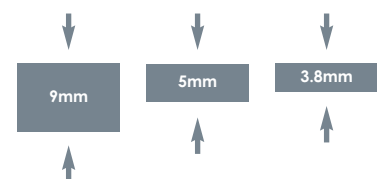

WK - 255  
Loire

WK - 257  
Pyrenees

Slip Resistance Natural		
	R10	+36
	B	

Slip Resistance Rice Grain (+Natural 5x5cm or smaller)		
	R10	+36
	C	+40

Thickness - depending on size

**SPECKLED COLOURS**

WK - 501  
Porph Grey