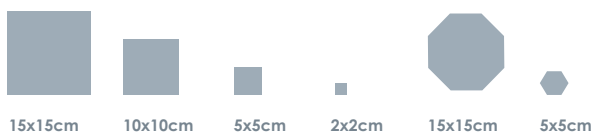

## SPECKLED COLOURS

WK - 201  
Brittany

WK - 202  
Yellow Speck

WK - 203  
Stone Speck

WK - 207  
Pink Speck

WK - 208  
Blue Speck

WK - 209  
Green Speck

WK - 210  
Red Speck

WK - 255  
Loire

WK - 257  
Pyrenees

Slip Resistance Natural		
	R10	+36
	B	

Slip Resistance Rice Grain (+Natural 5x5cm or smaller)		
	R10	+36
	C	+40

Thickness - depending on size

**SPECKLED COLOURS**

WK - 501  
Porph Grey