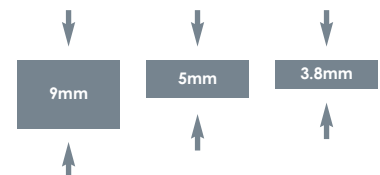

Slip Resistance Natural		
	R10	+36
	B	

Slip Resistance Rice Grain (+Natural 5x5cm or smaller)		
	R10	+36
	C	+40

Thickness - depending on size

15x15cm

10x10cm

7x7cm

5x5cm

2.3x5cm

2x2cm

1.2x1.2cm

15x15cm

10x10cm

5x5cm

3.5x3.5cm

10x10cm

5x5cm