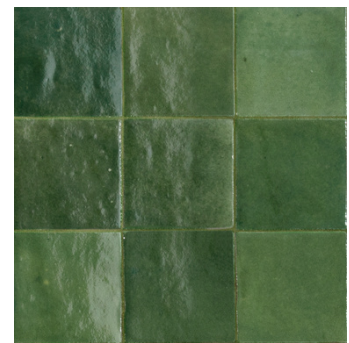

Taza Caramel
10x10cm

Taza Pumpkin
10x10cm

Taza Forest
10x10cm

Taza Sky
10x10cm

Taza Denim
10x10cm

VARIATIONS

Glazed Ceramic

Taza Chalk
10x10cm

Taza Oat
10x10cm

Taza Moss
10x10cm

Taza Caramel
10x10cm

Taza Pumpkin
10x10cm

Taza Forest
10x10cm

Taza Sky
10x10cm

Taza Denim
10x10cm

Material	Size	Thickness	Internal Walls	External Walls	Internal Floors	External Floors	Frostproof	Colour Variation	Packing				
									Pcs / Ctn	M ² / Ctn	Kg / Ctn	Ctns / Pallet	M ² / Pallet
Ceramic	10x10cm	10mm	•				No	V4	54	0.54	10.52	80	43