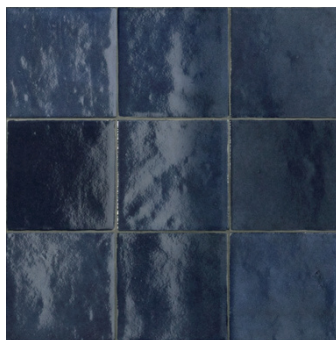

Taza Oat
10x10cm

Taza Moss
10x10cm

Taza Caramel
10x10cm

Taza Pumpkin
10x10cm

Taza Forest
10x10cm

Taza Sky
10x10cm

Taza Denim
10x10cm

Material	Size	Thickness	Internal Walls	External Walls	Internal Floors	External Floors	Frostproof	Colour Variation	Packing				
									Pcs / Ctn	M ² / Ctn	Kg / Ctn	Ctns / Pallet	M ² / Pallet
Ceramic	10x10cm	10mm	•				No	V4	54	0.54	10.52	80	43