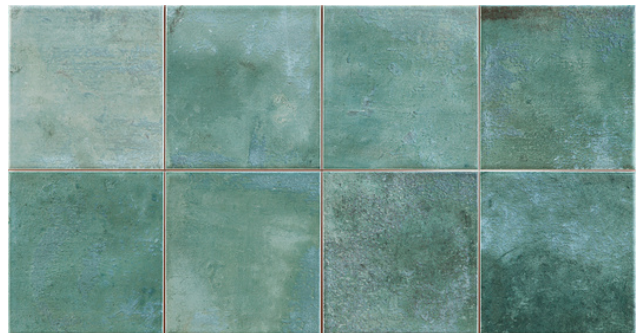

ADONARA

CLASSIC COLLECTION

Glazed Ceramic
EN1441G1 Annexe L - Bill

COLOURS

Glazed Ceramic

ADONARA

Adonara Ice
31.6x60cm

Adonara Sienna
31.6x60cm

Adonara Blue
31.6x60cm

Adonara Eucalyptus
31.6x60cm

| Size | Thickness | Internal Walls | External Walls | Internal Floors | External Floors | Frostproof | Colour Variation | Packing | | | | |
|-----------|-----------|----------------|----------------|-----------------|-----------------|------------|------------------|-----------|----------------------|----------|---------------|-------------------------|
| | | | | | | | | Pcs / Ctn | M ² / Ctn | Kg / Ctn | Ctns / Pallet | M ² / Pallet |
| 31.6x60cm | 9.5mm | . | | | | No | V4 | 8 | 1.52 | 26 | 48 | 72.96 |