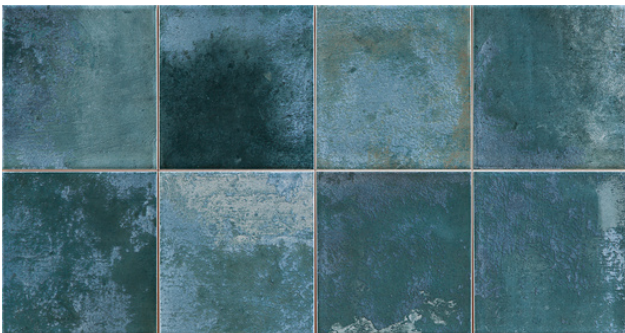

ADONARA

CLASSIC COLLECTION

Glazed Ceramic
EN1441G1 Annexe L - Bill

COLOURS

Glazed Ceramic

ADONARA

Adonara Ice
31.6x60cm

Adonara Sienna
31.6x60cm

Adonara Blue
31.6x60cm

Adonara Eucalyptus
31.6x60cm

| Size | Thickness | Internal Walls | External Walls | Internal Floors | External Floors | Frostproof | Colour Variation | Packing | | | | |
|-----------|-----------|----------------|----------------|-----------------|-----------------|------------|------------------|-----------|----------------------|----------|---------------|-------------------------|
| | | | | | | | | Pcs / Ctn | M ² / Ctn | Kg / Ctn | Ctns / Pallet | M ² / Pallet |
| 31.6x60cm | 9.5mm | . | | | | No | V4 | 8 | 1.52 | 26 | 48 | 72.96 |