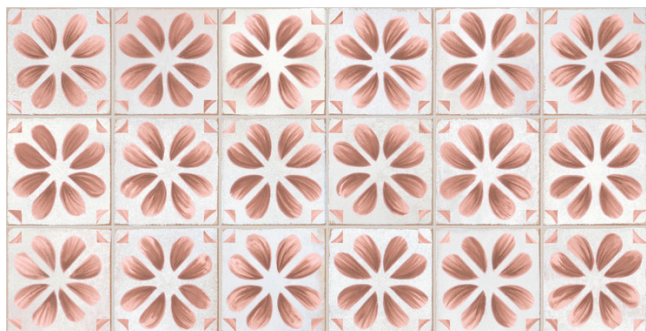

DAKOTA

CLASSIC COLLECTION

Glazed Porcelain
EN1441G1 Annexe G - Bla

DAKOTA

COLOURS

Glazed Porcelain

Dakota Port
32x62.5cm

Dakota Chocolate
32x62.5cm

Dakota Bilberry
32x62.5cm

Dakota Ivy
32x62.5cm

Dakota Pearl
32x62.5cm

Complementary Kerakoll Grout Colours

Dakota Chocolate - Fugabella 47

Dakota Ivy - Fugabella 47

Dakota Bilberry - Fugabella 10

Dakota Port - Fugabella 35

Dakota Pearl - Fugabella 07

*please note these are not a direct colour match

DAKOTA

DECOR COLOURS

Glazed Porcelain

Dakota Port
32x62.5cm

Dakota Ice
32x62.5cm

Dakota Peppermint
32x62.5cm