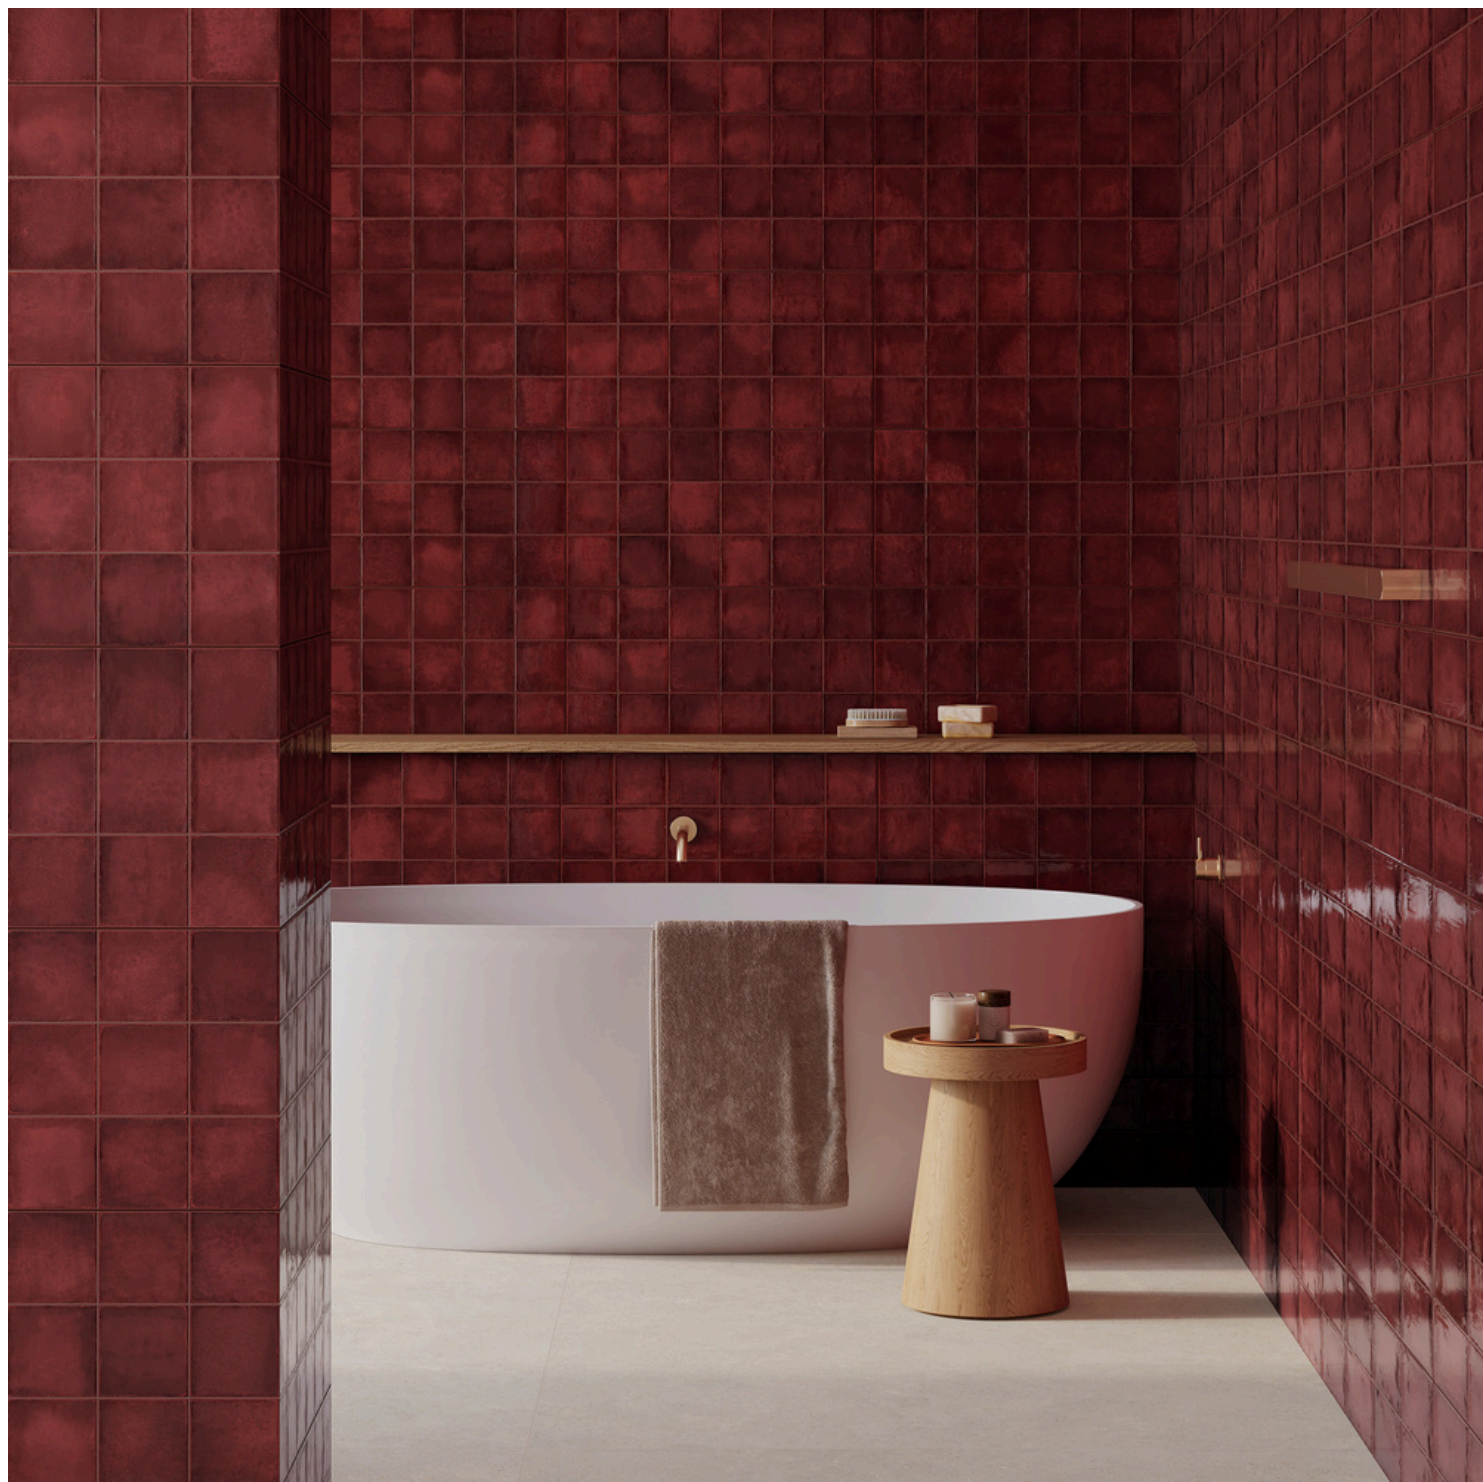

DAKOTA

CLASSIC COLLECTION

Glazed Porcelain
EN1441G1 Annexe G - Bla

DAKOTA

COLOURS

Glazed Porcelain

Dakota Port
32x62.5cm

Dakota Chocolate
32x62.5cm

Dakota Bilberry
32x62.5cm

Dakota Ivy
32x62.5cm

Dakota Pearl
32x62.5cm

Complementary Kerakoll Grout Colours

Dakota Chocolate - Fugabella 47

Dakota Ivy - Fugabella 47

Dakota Bilberry - Fugabella 10

Dakota Port - Fugabella 35

Dakota Pearl - Fugabella 07

*please note these are not a direct colour match

DAKOTA

DECOR COLOURS

Glazed Porcelain

Dakota Port
32x62.5cm

Dakota Ice
32x62.5cm

Dakota Peppermint
32x62.5cm