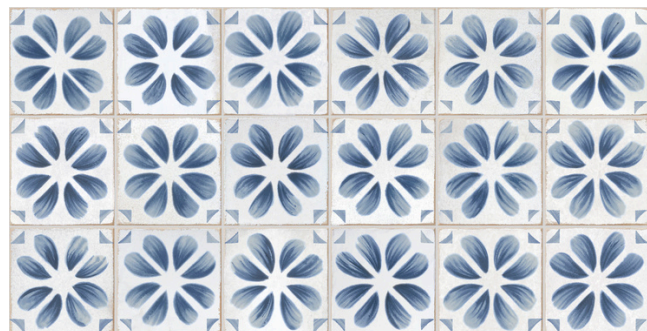

Dakota Bilberry
32x62.5cm

Dakota Ivy
32x62.5cm

Dakota Pearl
32x62.5cm

Complementary Kerakoll Grout Colours

Dakota Chocolate - Fugabella 47

Dakota Ivy - Fugabella 47

Dakota Bilberry - Fugabella 10

Dakota Port - Fugabella 35

Dakota Pearl - Fugabella 07

*please note these are not a direct colour match

DAKOTA

DECOR COLOURS

Glazed Porcelain

Dakota Port
32x62.5cm

Dakota Ice
32x62.5cm

Dakota Peppermint
32x62.5cm