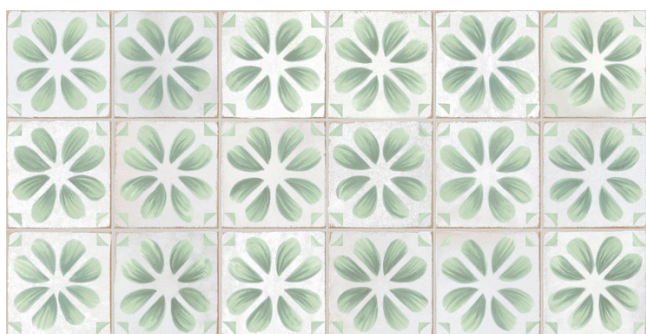

Dakota Bilberry
32x62.5cm

Dakota Ivy
32x62.5cm

Dakota Pearl
32x62.5cm

Complementary Kerakoll Grout Colours

Dakota Chocolate - Fugabella 47

Dakota Ivy - Fugabella 47

Dakota Bilberry - Fugabella 10

Dakota Port - Fugabella 35

Dakota Pearl - Fugabella 07

*please note these are not a direct colour match

DAKOTA

DECOR COLOURS

Glazed Porcelain

Dakota Port
32x62.5cm

Dakota Ice
32x62.5cm

Dakota Peppermint
32x62.5cm