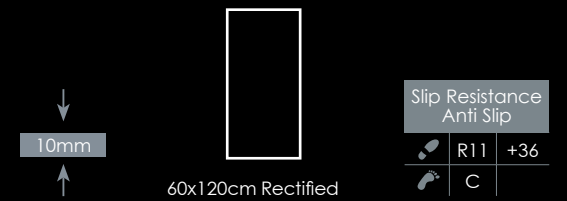

MARBLE PROJECT

Elegant and timeless

Glazed Porcelain

Special Pieces