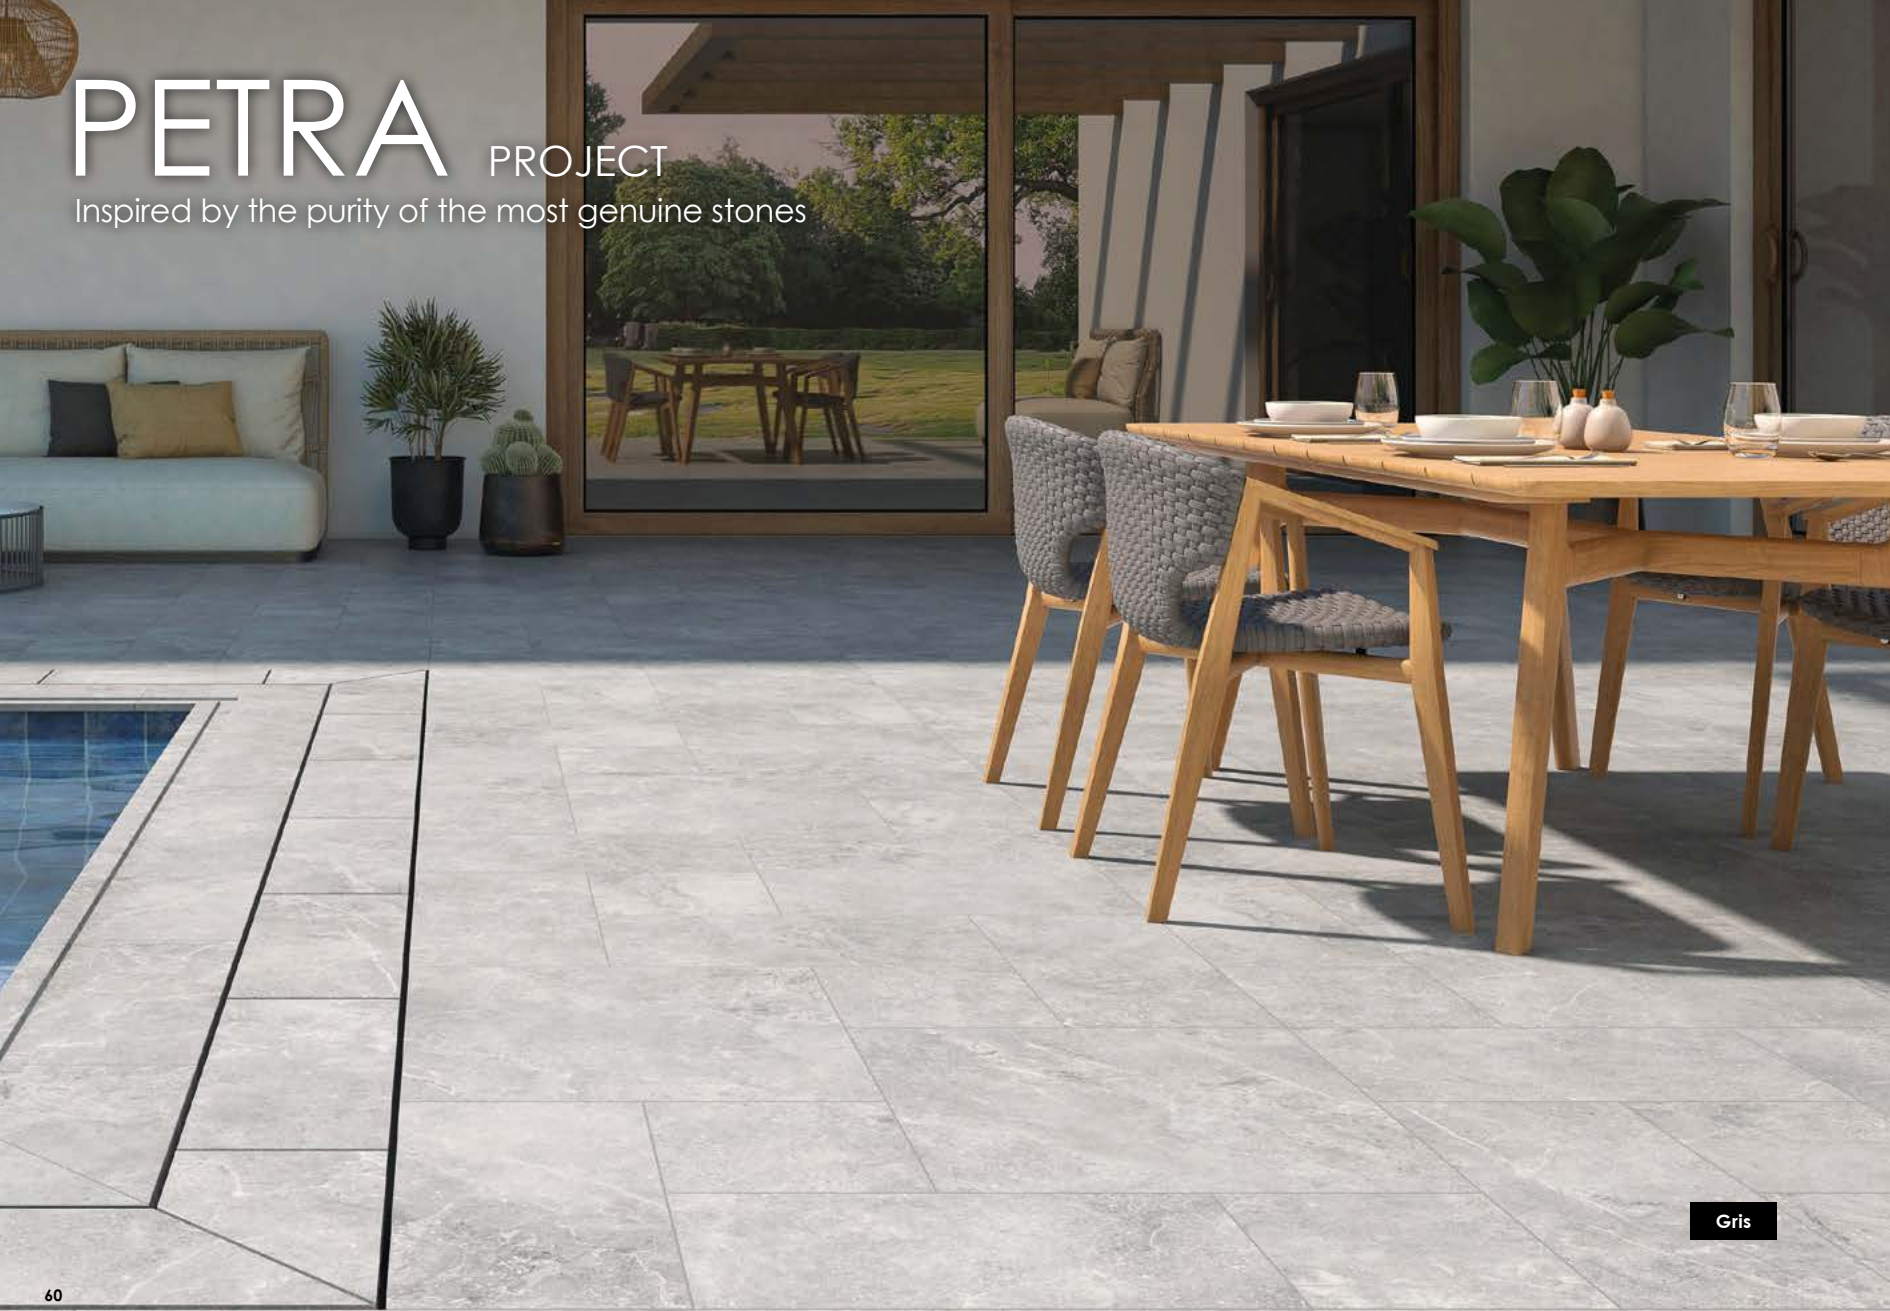

PETRA PROJECT

Inspired by the purity of the most genuine stones

Gris

Glazed Porcelain

Beige Anti-Slip

Ocre Anti-Slip

Gris Anti-Slip

Ocre