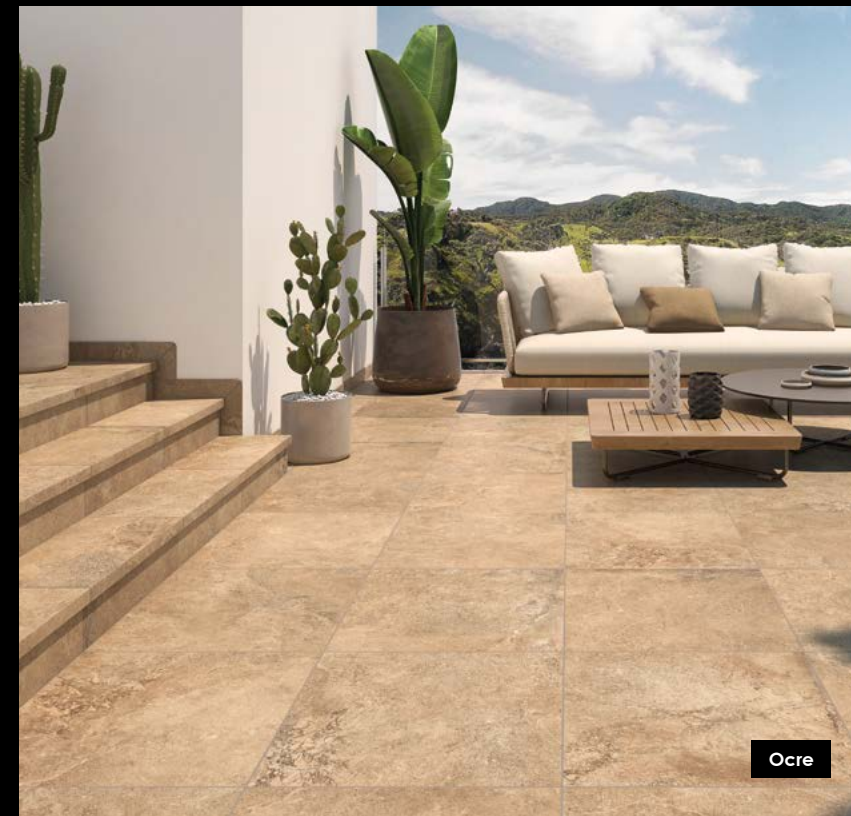

PETRA PROJECT

Inspired by the purity of the most genuine stones

Gris

Glazed Porcelain

Beige Anti-Slip

Ocre Anti-Slip

Gris Anti-Slip

Ocre

30x30cm Rectified 30x60cm Rectified 60x60cm Rectified 60x120cm Rectified

10mm

Slip Resistance Anti Slip

R11	+36
C	

Special Pieces

Straight Stair-Tread 119.7x31.5x1.4cm

Straight Stair-Tread 59.7x31.5x1.4cm

Overflow Channel 29.7x24.4x3cm