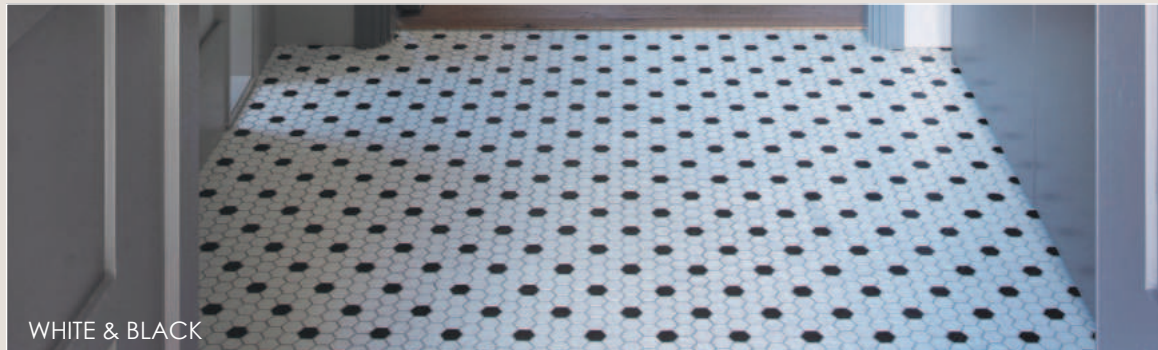

# Shapes

This collection is a harmonious blend of modern minimalism and classic patterns, allowing homeowners and designers to create striking interiors with unique character.

MATT WHITE

WHITE & BLACK

WHITE & BLACK