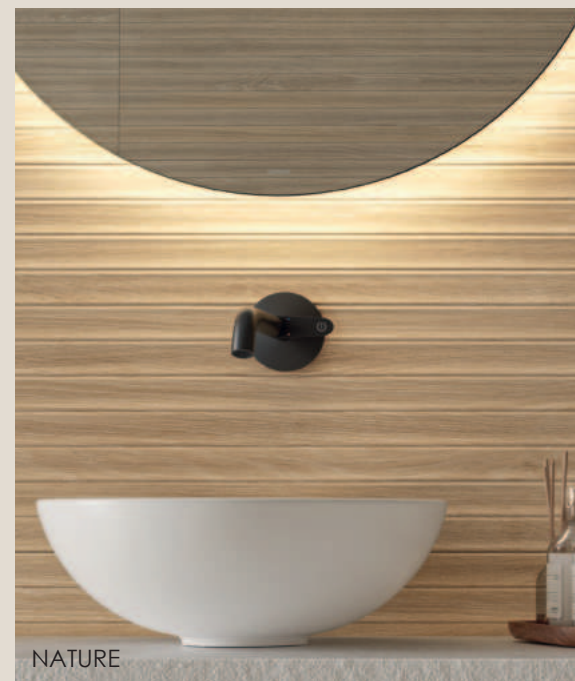

NATURE

**Suitable for:**  
Internal walls

**Size:**  
40x120cm

**Thickness:**  
10.8mm

**Finish:**  
Porcelain / Matt

OAK

NATURE

OAK