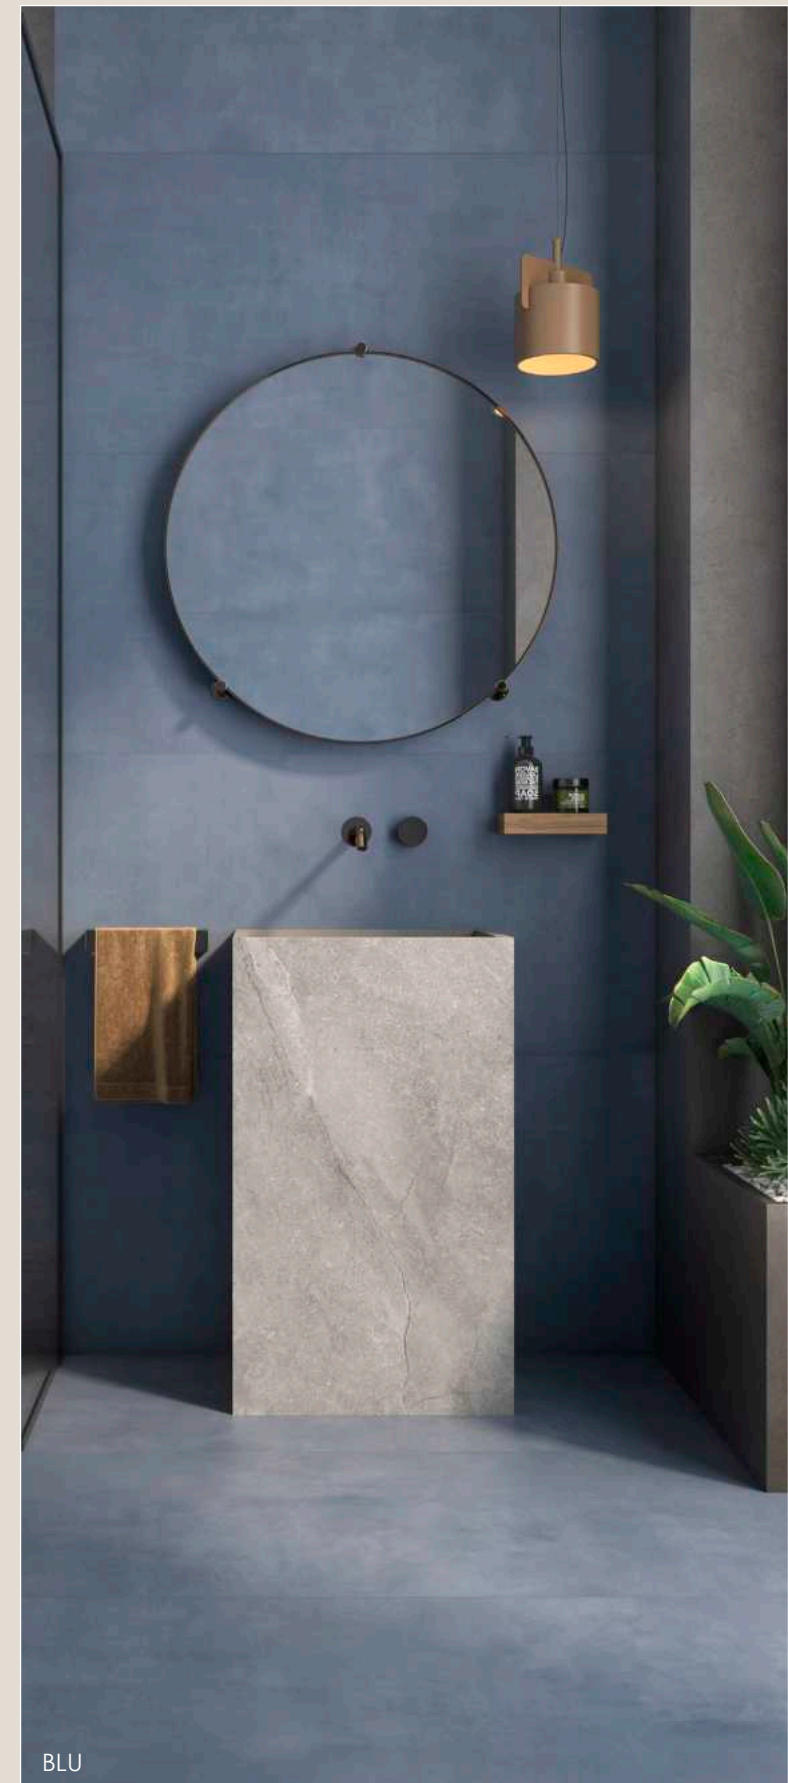

**Slip Rating:**  
R10 B / PTV Shod +36  
(60x60cm Only)

SAGGIO & BEIGE

BLU & GUIDO DECOR

BLU