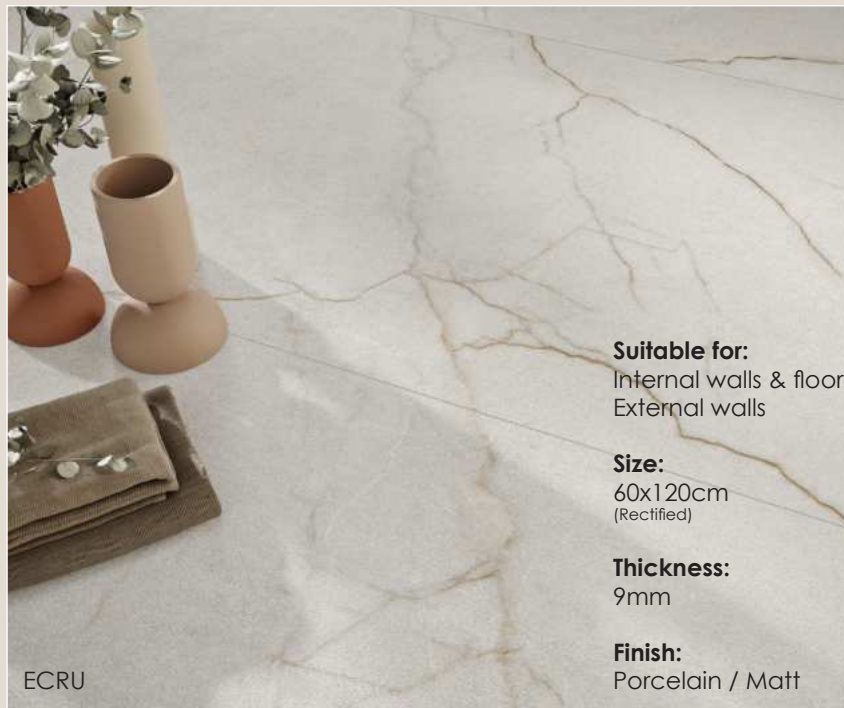

PARCHMENT

ECRU

PARCHMENT

ECRU

**Suitable for:**  
Internal walls & floors  
External walls

**Size:**  
60x120cm  
(Rectified)

**Thickness:**  
9mm

**Finish:**  
Porcelain / Matt