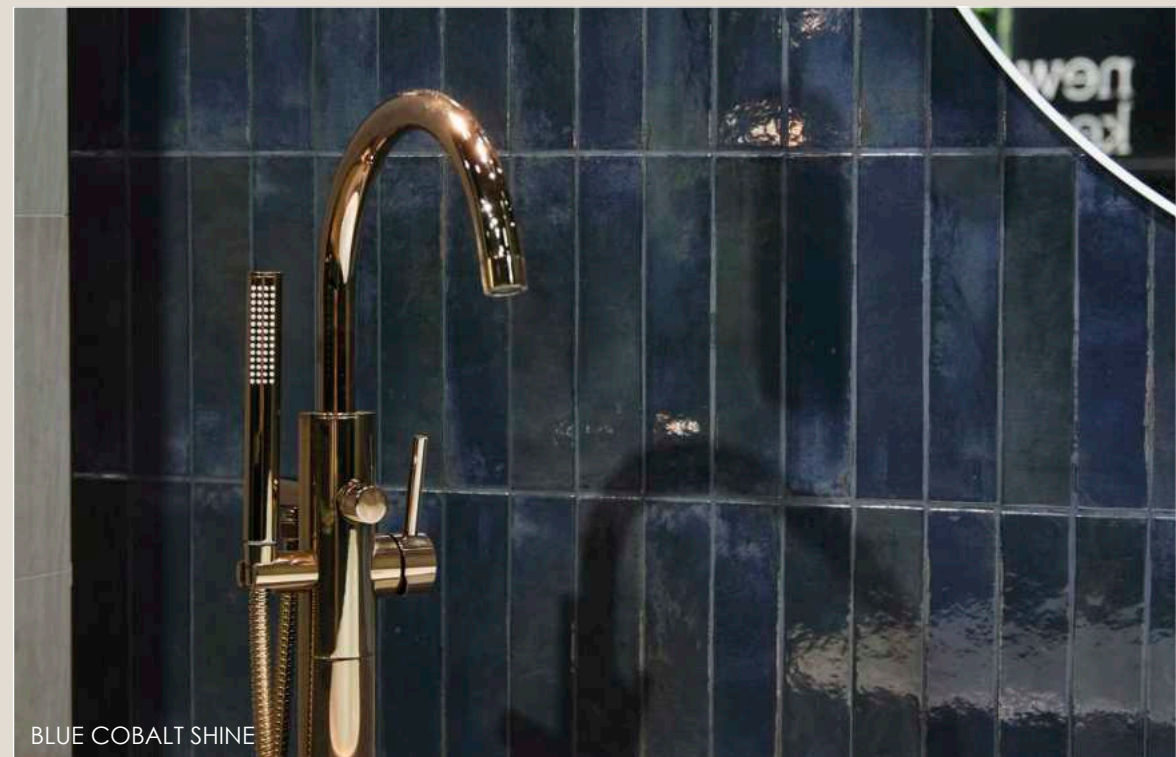

WARM WHITE SHINE

OYSTER SHINE

BLUE COBALT SHINE