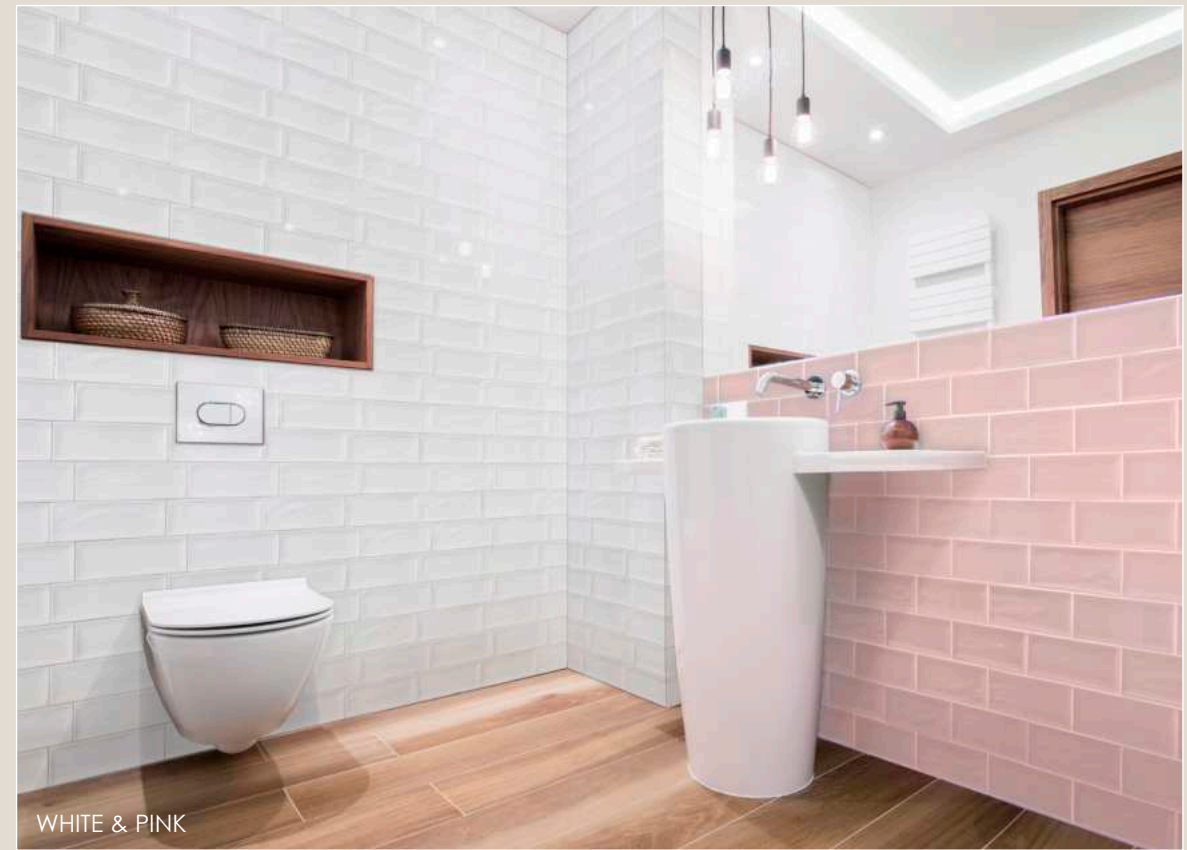

Aria

Traditional gloss ceramic brick tile, designed to look handmade with a textured finish.

Suitable for:
Internal walls

Size:
10x30cm
1.5x30cm pencils

Thickness:
8mm

Finish:
Ceramic / Gloss

Pencils available
in all colours