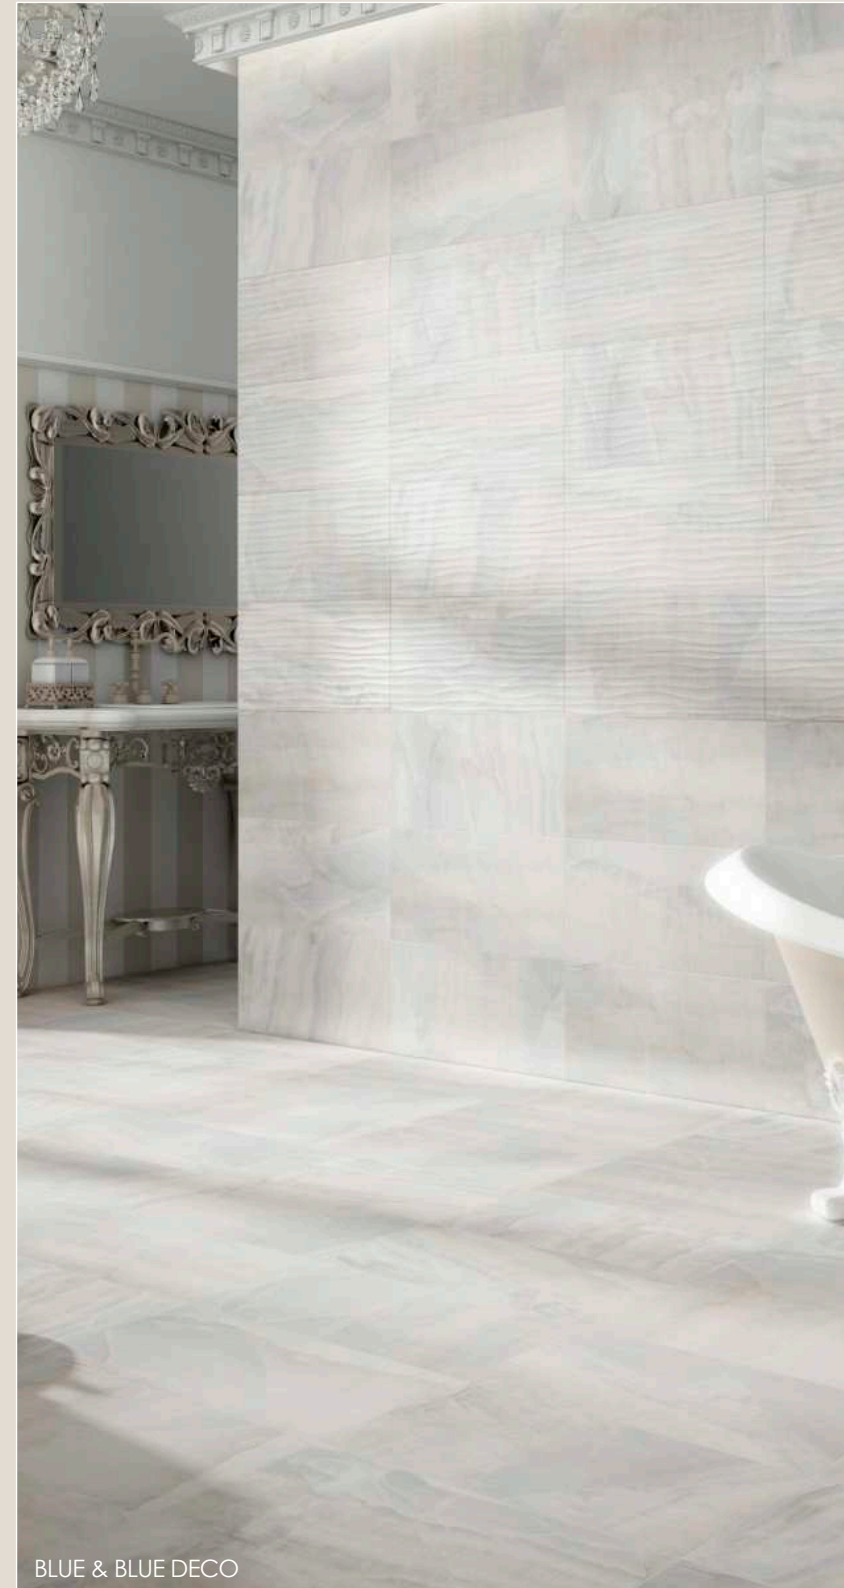

BLUE & BLUE DECO

Suitable for:
Internal walls
Internal floors (Not inc. Deco)
External walls

Size:
32x62.5cm

Thickness:
9mm

Finish:
Porcelain / Matt