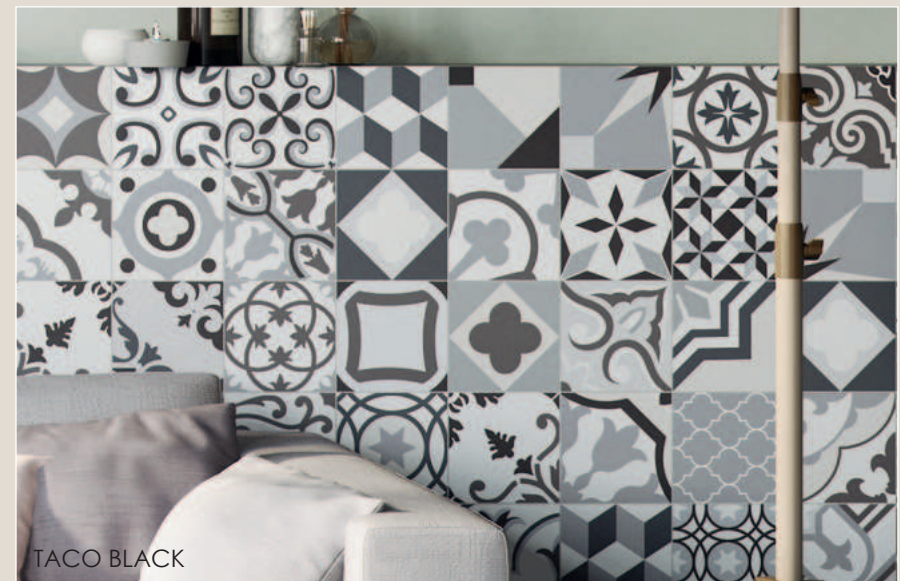

TACO BLACK

**Suitable for:**  
Internal walls & floors  
External walls

**Size:**  
16.5x16.5cm

**Thickness:**  
7mm

**Finish:**  
Porcelain / Matt

\* Lumier Taco consists of 80 different designs randomly supplied in boxes of 20 tiles.